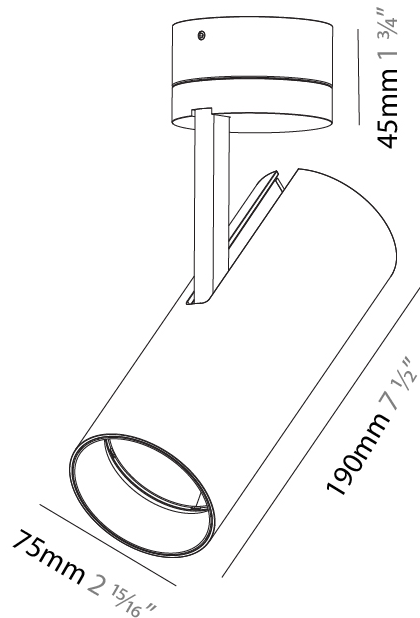

GENERAL

Series: Imagine
Subseries: Imagine 75
Brand: Prolicht
Division: Architectural
Mounting Type: Surface
Mounting Location: Ceiling
Subcategory: Spots

PHYSICAL

Shape: Cylinder
Diameter (mm): 75
Diameter (in): 2 ¹⁵/₁₆
Height (mm): 190
Height (in): 7 ¹/₂
Max. Overall Height (mm): 235
Max. Overall Height (in): 9 ³/₄
Light Distribution: Adjustable / Direct
Weight (kg): 0.919
Weight (lbs): 2.02
Fixture Finish: SSR / BKV / CWI / CRY / HAB / UFT / ITA / RUA / FTG / MYG / LOD / PUS / FRO / FUP / KIA / POP / BLS / SPG / MEY / GOH / GUM / CHC / COM / ABZ / JAG / OBR / MOS / ROR
Fixture Material: Aluminum Die Cast

ELECTRICAL

Lamp Type: LED (Zhaga Standard)
Input Wattage (W): 13.2 / 16.5
Total Output Wattage (W): 12 / 15
Dimming: Tri-Mode (Non-Dimming and Phase Dimming (120Vac only) and 0-10V Dimming)
Driver Included: Yes
Driver Location: Integrated
Driver Type: Constant Current - Universal
Driver Class: Class 2
Input Voltage (V): 120 - 277
Constant Current (MA): 350

LED

Number of LEDs: 1
Color Temperature (°K): 2700 / 3000 / 3500 / 4000
Max. Delivered Lumen (lm): 870 / 970 / 1038 / 1060
CRI: >90 CRI
Lamp Life (hrs): 50000

OPTICAL

Reflector°: 10
Adjustability: Rotational 350°; Tilt 90°

RATINGS AND CERTIFICATIONS

Certified By: Certified for North American Standards
IP rating: IP20