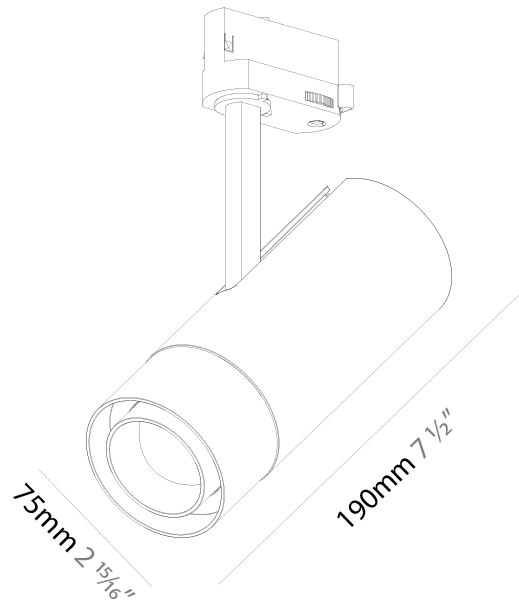

GENERAL

Series: Imagine
 Subseries: Imagine Flex
 Brand: Prolicht
 Division: Architectural
 Mounting Type: Track
 Mounting Location: Ceiling
 Subcategory: Spots

PHYSICAL

Shape: Cylinder
 Diameter (mm): 75
 Diameter (in): 2 ¹⁵/₁₆
 Height (mm): 190
 Height (in): 7 ¹/₂
 Max. Overall Height (mm): 210
 Max. Overall Height (in): 8 ¹/₄
 Light Distribution: Adjustable / Direct
 Weight (kg): 0.702
 Weight (lbs): 1.54
 Fixture Finish: SSR / BKV / CWI / CRY / HAB / UFT / ITA / RUA / FTG / MYG / LOD / PUS / FRO / FUP / KIA / POP / BLS / SPG / MEY / GOH / GUM / CHC / COM / ABZ / JAG / OBR / MOS / ROR
 Holder Finish: BLK / WHI / SIL
 Fixture Material: Aluminum Die Cast

OPTICAL

Reflector°: 14° to 48°
 Adjustability: Rotational 350°; Tilt 90°

RATINGS AND CERTIFICATIONS

Certified By: Certified for North American Standards
 IP rating: IP20

PROJECT	
TYPE	
SPECIFIER	
QUANTITY	
DATE	